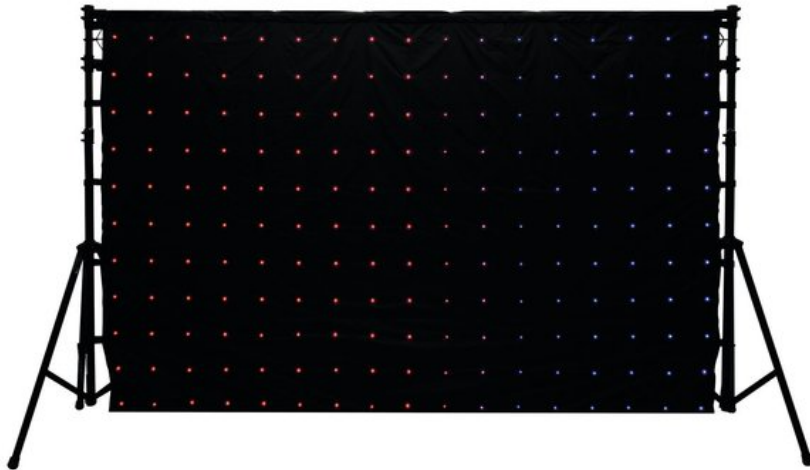

## EUROLITE CRT-200PRO MK2 LED Curtain 3x2m

LED effect curtain for multimedia animations

Art. No.: 80503431

GTIN: 4026397523829

**The article is no longer in our assortment.**

### Features:

- LED effect curtain with PC control
- 187 super-bright TCL LEDs (5 mm) provide for an exquisite RGB color mix
- Each LED individually addressable for displaying multimedia content, texts, dynamic light effects, color fades and animations
- Ideal as stage backdrop for bands, clubs and mobile DJs
- Water-repellent and flame-resistant curtain fabric
- Several LED curtains can be combined and run synchronously
- PC, DMX and auto control with the optional network controller
- Easily create your own content with the PC software LPlayer for stunning animations such as video loops, screen captures, logos, running lights and starry sky effects
- Loops all around for easy suspension
- Fast and uncomplicated setup
- Low weight
- Comes with practical transport bag
- Operation with included PSU
- EUROLITE CRT-200PRO MK2 Controller (No. 80503432) must be ordered separately

### Logistic

EAN / GTIN: 4026397523829

Weight: 6,20 kg

Length: 0.53 m

Width: 0.40 m

Height: 0.20 m

### Technical specifications:

Power supply: 100-240 V AC, 50/60 Hz

Dimensions: Width: 3 m  
Height: 2 m

via included PSU

Power consumption:	30 W
Resolution (W x H):	17 x 11 pixels
Pixel pitch:	180 mm
LED type:	TCL, 5 mm
Dimensions (W x H):	3 x 2 m
Weight:	3.2 kg
Legal specifications	
Special product:	Not designed for household room illumination
Intended use:	Show effect lighting