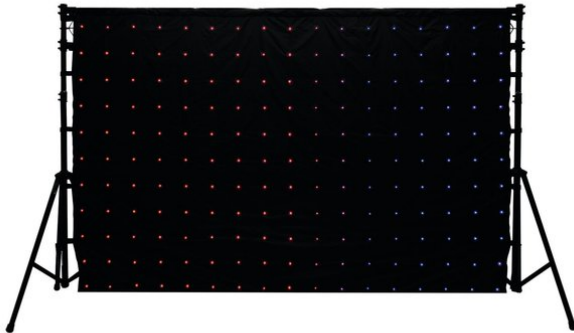

## CRT-200PRO MK2 LED Curtain 3x2m

LED effect curtain for multimedia animations

**Art. No.:** 80503431

GTIN: 4026397523829

**The article is no longer in our assortment.**

### Features:

---

- LED effect curtain with PC control
- 187 super-bright TCL LEDs (5 mm) provide for an exquisite RGB color mix
- Each LED individually addressable for displaying multimedia content, texts, dynamic light effects, color fades and animations
- Ideal as stage backdrop for bands, clubs and mobile DJs
- Water-repellent and flame-resistant curtain fabric
- Several LED curtains can be combined and run synchronously
- PC, DMX and auto control with the optional network controller
- Easily create your own content with the PC software LPlayer for stunning animations such as video loops, screen captures, logos, running lights and starry sky effects
- Loops all around for easy suspension
- Fast and uncomplicated setup
- Low weight
- Comes with practical transport bag
- Operation with included PSU