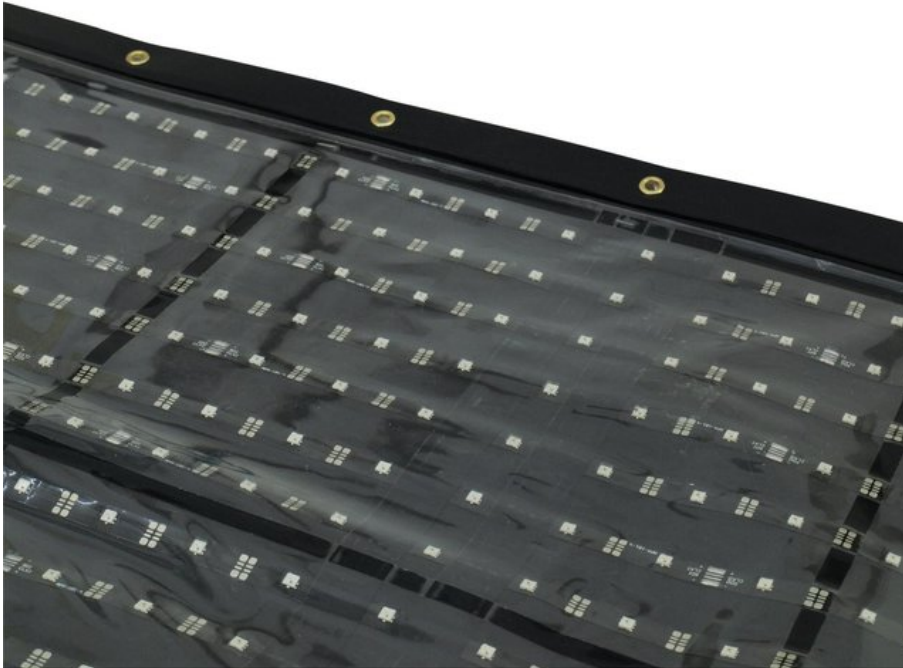

EUROLITE DF-40 LED display 92x92

Ultra flat and flexible LED display

Art. No.: 80503600

GTIN: 4026397423730

The article is no longer in our assortment.

Features:

- Ultraflat and flexible LED display for bright and colorful projection of videos and graphics
- Bends, rolls and moulds around almost any shape for waves, columns, circles, arcs and angles
- 4 millimeters thin and 800 grams light for convenient transport and simple installation
- 40 mm pixel pitch (seamless image at about 40 m)
- Applicable for installation in counters, columns and rear walls in shops and clubs, on fairs and various other environments
- Extendable for of large video billboards
- Control per network protocol in live mode with PC software or in stand-alone mode with media player (accessories)
- Control also possible per MADRIX, DMX and Artnet
- Large operating range from -20° to +50° C
- 484 powerful LEDs SMD 3in1 TCL RGB (homogenous color mix)
- Control via DMX

Logistic

EAN / GTIN: 4026397423730

Weight: 1,95 kg

Length: 1.00 m

Width: 0.12 m

Height: 0.12 m

Technical specifications:

Power consumption:	40,00 W
LED:	484 x SMD 3in1 TCL RGB (homogenous color mix)
Control:	DMX
Dimensions:	Width: 92,5 cm Depth: 4 cm Height: 92 cm

Weight:	600 g
Resolution:	22 x 22 pixels
Pixel pitch:	40 mm
Pixel configuration:	tricolor RGB LEDs
Display mode:	synchronous to PC, or asynchronous per media player
Brightness:	R 250-1000 mcd, G 500-1650 mcd, B 80-500 mcd
Viewing angle:	120°
Data refresh rate:	400 cycles/sec
Colors:	16.7 million (R 256, G 256, B 256)
Operating temperature:	-20° to 50°C
Dimensions (L x W x H):	925 x 920 x 4 mm
Legal specifications	
Special product:	Not designed for household room illumination
Intended use:	Show effect lighting