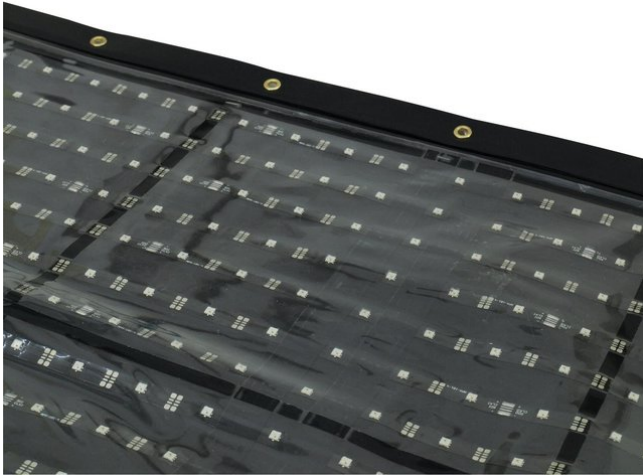

eurolite®

DF-40 LED display 92x92

Ultra flat and flexible LED display

Art. No.: 80503600

GTIN: 4026397423730

The article is no longer in our assortment.

eurolite®

DF-40 LED display 92x92

Ultra flat and flexible LED display

Art. No.: 80503600

GTIN: 4026397423730

Features:

- Ultraflat and flexible LED display for bright and colorful projection of videos and graphics
- Bends, rolls and moulds around almost any shape for waves, columns, circles, arcs and angles
- 4 millimeters thin and 800 grams light for convenient transport and simple installation
- 40 mm pixel pitch (seamless image at about 40 m)
- Applicable for installation in counters, columns and rear walls in shops and clubs, on fairs and various other environments
- Extendable for of large video billboards
- Control per network protocol in live mode with PC software or in stand-alone mode with media player (accessories)
- Control also possible per MADRIX, DMX and Artnet
- Large operating range from -20° to +50° C
- 484 powerful LEDs SMD 3in1 TCL RGB (homogenous color mix)
- Control via DMX