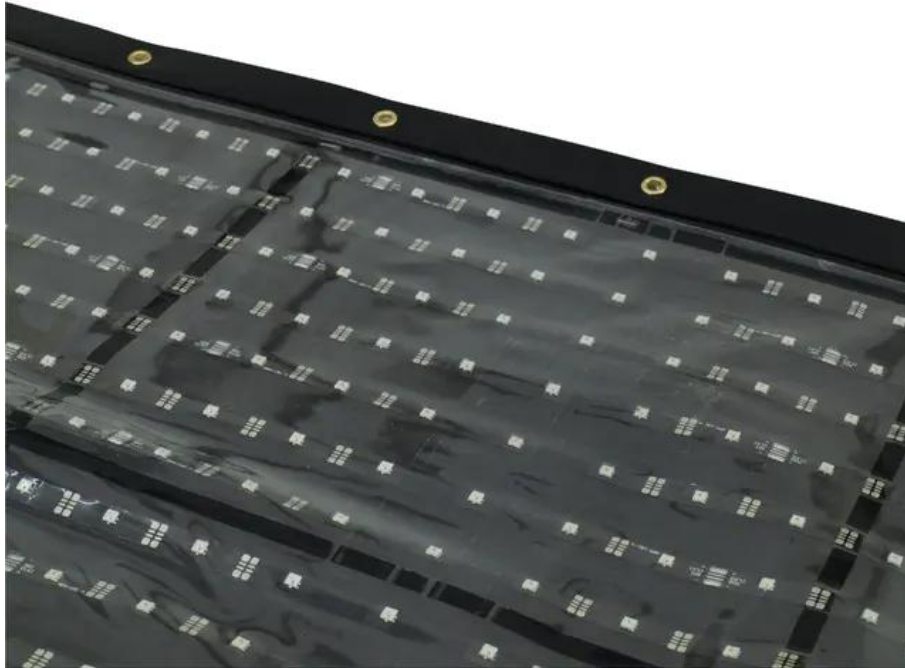

EUROLITE DF-40 LED display 92x92

Ultra flat and flexible LED display

Art. No.: 80503600

GTIN: 4026397423730

Features:

- Ultraflat and flexible LED display for bright and colorful projection of videos and graphics
- Bends, rolls and moulds around almost any shape for waves, columns, circles, arcs and angles
- 4 millimeters thin and 800 grams light for convenient transport and simple installation
- 40 mm pixel pitch (seamless image at about 40 m)
- Applicable for installation in counters, columns and rear walls in shops and clubs, on fairs and various other environments
- Extendable for of large video billboards
- Control per network protocol in live mode with PC software or in stand-alone mode with media player (accessories)
- Control also possible per MADRIX, DMX and Artnet
- Large operating range from -20° to +50° C
- 484 LEDs 3in1 R/G/B (homogenous color mix)
- Control via DMX

Logistic

EAN / GTIN: 4026397423730

Weight: 1,95 kg

Length: 1.00 m

Width: 0.12 m

Heigh: 0.12 m

Technical specifications:

Power consumption:	40.00 W
LED type:	484 x 3in1 R/G/B (homogenous color mix)
Control:	DMX
Dimensions:	Width: 92.5 cm Depth: 4 cm Height: 92 cm

Weight:	0.60 kg
Resolution:	22 x 22 pixels
Pixel pitch:	40 mm
Pixel configuration:	tricolor RGB LEDs
Display mode:	synchronous to PC, or asynchronous per media player
Brightness:	R 250-1000 mcd, G 500-1650 mcd, B 80-500 mcd
Viewing angle:	120°
Data refresh rate:	400 cycles/sec
Colors:	16.7 million (R 256, G 256, B 256)
Operating temperature:	-20° to 50°C
Dimensions (L x W x H):	925 x 920 x 4 mm
Special product:	Not designed for household room illumination
Intended use:	Show effect lighting