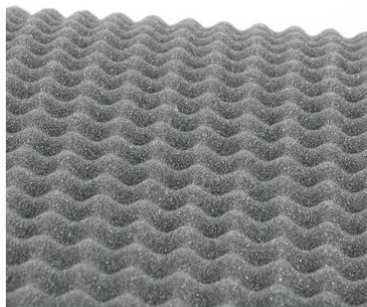

## Eggshape Insulation Mat,ht 20mm,100x200cm

**Art. No.: 8070265J**  
GTIN: 4026397532821

**The article is no longer in our assortment.**

## Eggshape Insulation Mat,ht 20mm,100x200cm

**Art. No.: 8070265J**  
GTIN: 4026397532821

**Features:**

---