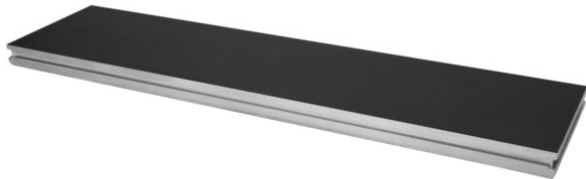

alutruss

Stage element BE-1 2x0,5m 750kg/m²

Outdoor stage element

Art. No.: 80702707

GTIN: 4026397657036

List price: 498.61 €
incl. 19% VAT.

alutruss

Stage element BE-1 2x0,5m 750kg/m²

Outdoor stage element

Art. No.: 80702707

GTIN: 4026397657036

Features:

- Aluminum frame 2 x 0.5 m
- Aluminum feet must be ordered separately
- Distributed load per m² 750 kg
- Suitable for outdoor use
- TÜV Nord certified