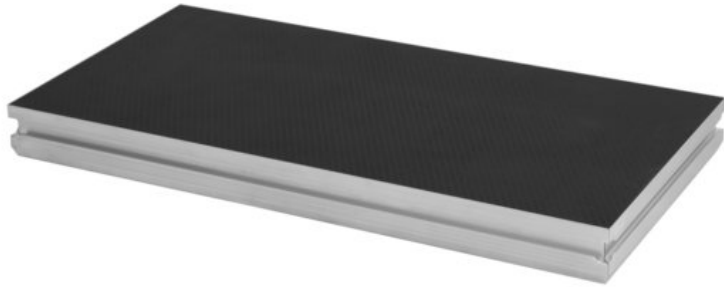

## ALUTRUSS Stage element BE-1 1x0,5m 750kg/m<sup>2</sup>

Outdoor stage element

Art. No.: 80702709

GTIN: 4026397657050

**List price: 343.91 €**

incl. 19% VAT.

### Features:

- Aluminum frame 1 x 0.5 m
- Aluminum feet must be ordered separately
- Distributed load per m<sup>2</sup> 750 kg
- Suitable for outdoor use
- TÜV Nord certified

### Logistic

EAN / GTIN: 4026397657050

Weight: 12,60 kg

Length: 1.03 m

Width: 0.51 m

Height: 0.10 m

### Technical specifications:

Distributed load: 750 kg/m<sup>2</sup>

Recording feet max.: 60 x 60 mm

Material: Birch multiplex, 20 mm

Dimensions: Length: 1 m  
Width: 50 cm

Weight: 11,95 kg