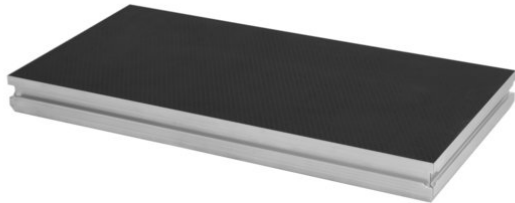

## Stage element BE-1 1x0,5m 750kg/m<sup>2</sup>

Outdoor stage element

**Art. No.: 80702709**

GTIN: 4026397657050

**List price: 343.91 €**  
incl. 19% VAT.

---

All rights reserved. Subject to change without notice. Errors and omissions excepted.  
Illustration only. Actual item may differ from photo.

### Features:

---

- Aluminum frame 1 x 0.5 m
- Aluminum feet must be ordered separately
- Distributed load per m<sup>2</sup> 750 kg
- Suitable for outdoor use
- TÜV Nord certified

---

All rights reserved. Subject to change without notice. Errors and omissions excepted.  
Illustration only. Actual item may differ from photo.