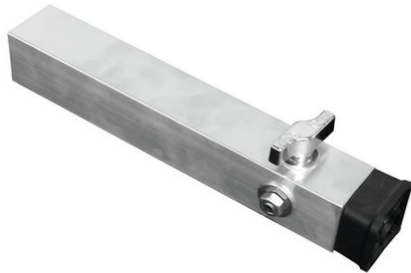

# alutruss

---

## Telescopic Foot 20-25cm

**Art. No.: 80702740**  
GTIN: 4026397533347

**The article is no longer in our assortment.**

---

All rights reserved. Subject to change without notice. Errors and omissions excepted.  
Illustration only. Actual item may differ from photo.

## Telescopic Foot 20-25cm

**Art. No.: 80702740**  
GTIN: 4026397533347