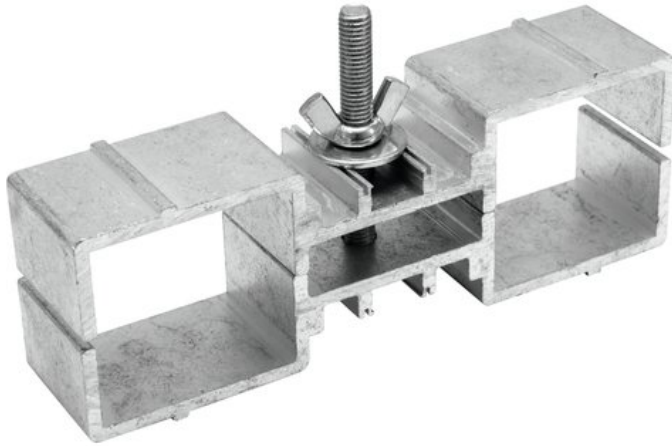

ALUTRUSS BE-1F2 Leg clamp (2 legs)

Art. No.: 80702774

GTIN: 4026397629163

List price: 17.73 €

incl. 19% VAT.

Features:

- Made in Europe
- Package contents**
- 1 x device

Logistic

EAN / GTIN: 4026397629163
Weight: 0,51 kg
Length: 0.23 m
Width: 0.10 m
Height: 0.06 m

Technical specifications:

Attachment system:	60 mm x 60 mm
Material:	Aluminum
Dimensions:	Length: 20,30 cm Depth: 10 cm Height: 4,50 cm
Weight:	460 g