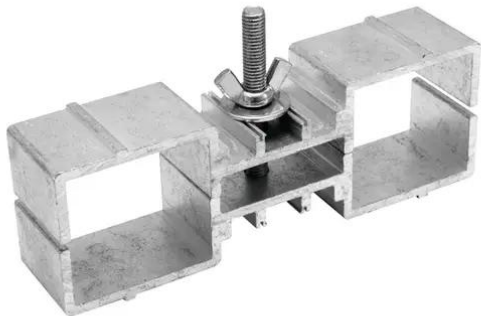

alutruSS

BE-1F2 Leg Clamp (2 legs)

Art. No.: 80702774
GTIN: 4026397629163

alutruSS

BE-1F2 Leg Clamp (2 legs)

Art. No.: 80702774
GTIN: 4026397629163

Features:

- Made in Europe