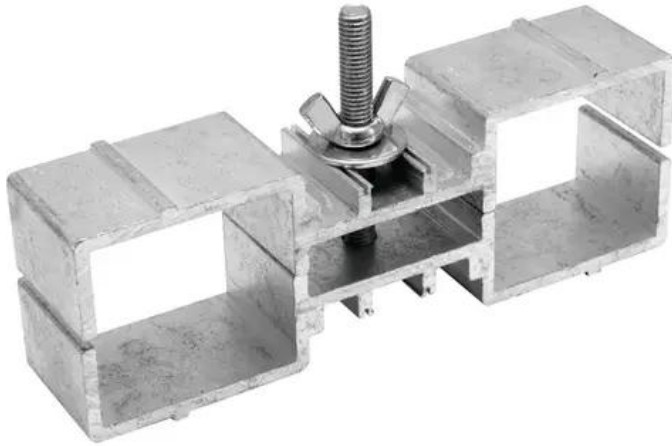

ALUTRUSS BE-1F2 Leg Clamp (2 legs)

Art. No.: 80702774

GTIN: 4026397629163

Features:

- Made in Europe

Technical specifications:

Attachment system:	60 mm x 60 mm
Material:	Aluminum
Dimensions:	Length: 20.30 cm Depth: 10 cm Height: 4.50 cm
Weight:	0.46 kg

Logistic

EAN / GTIN: 4026397629163

Weight: 0,51 kg

Length: 0.23 m

Width: 0.10 m

Height: 0.06 m

Scope of delivery:

1 x device