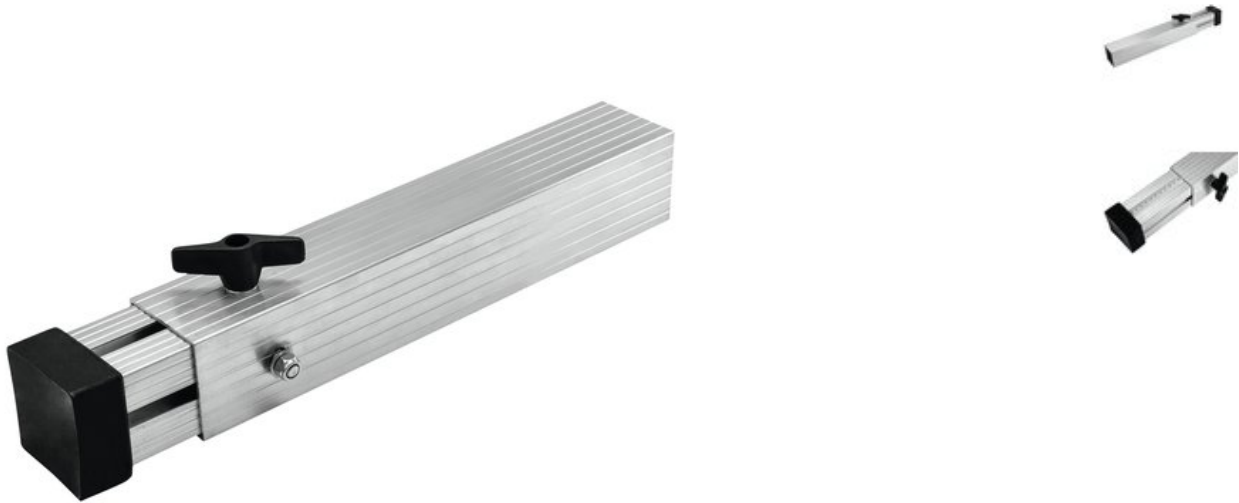

ALUTRUSS BE-14060 Telescopic foot 40-60cm

Variable foot for BE Alutruss stage element

Art. No.: 80702785

GTIN: 4026397629187

List price: 39.15 €

incl. 19% VAT.

Features:

- Adjustable height
 - Made in Europe
- Package contents**
- 1 x foot

Logistic

EAN / GTIN: 4026397629187
Weight: 1,27 kg
Length: 0.10 m
Width: 0.09 m
Height: 0.41 m

Technical specifications:

Height:	Maximum: 60 cm Minimum: 40 cm
Material:	Aluminum; Rubber
Material thickness:	2 mm
Dimensions:	Length: 6 cm Width: 6 cm Height: 37,5 cm
Weight:	1,11 kg