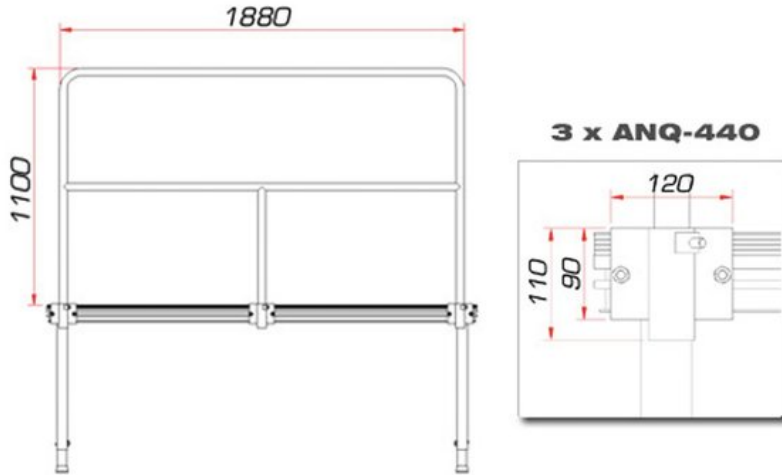

## GUIL TMQ-02/440 Stage rail 188 cm

Stage rail for TM-440 and TM-441 stage element

Art. No.: 80702845

GTIN: 4026397457124

> ALL CONNECTORS INCLUDED

**The article is no longer in our assortment.**

### Features:

- Matching rail for 2 meter element side
- Incl. connectors
- Complies with DIN 15920-11 (only when used with GUIL TM-440/TM-441)
- Length 188 cm
- Height 110 cm
- Weight 10 kg
- For further information about this product, please refer to the Data Sheet under "Downloads"

### Logistic

EAN / GTIN: 4026397457124

Weight: 8,00 kg

Length: 1.88 m

Width: 0.04 m

Height: 1.19 m

Bulky product