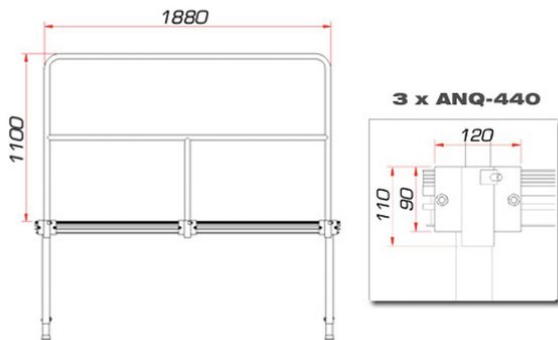

## TMQ-02/440 Stage rail 188 cm

Stage rail for TM-440 and TM-441 stage element

**Art. No.: 80702845**

GTIN: 4026397457124

> ALL CONNECTORS INCLUDED

**The article is no longer in our assortment.**

## TMQ-02/440 Stage rail 188 cm

Stage rail for TM-440 and TM-441 stage element

**Art. No.: 80702845**

GTIN: 4026397457124

### Features:

- Matching rail for 2 meter element side
- Incl. connectors
- Complies with DIN 15920-11 (only when used with GUIL TM-440/TM-441)
- Length 188 cm
- Height 110 cm
- Weight 10 kg
- For further information about this product, please refer to the Data Sheet under "Downloads"