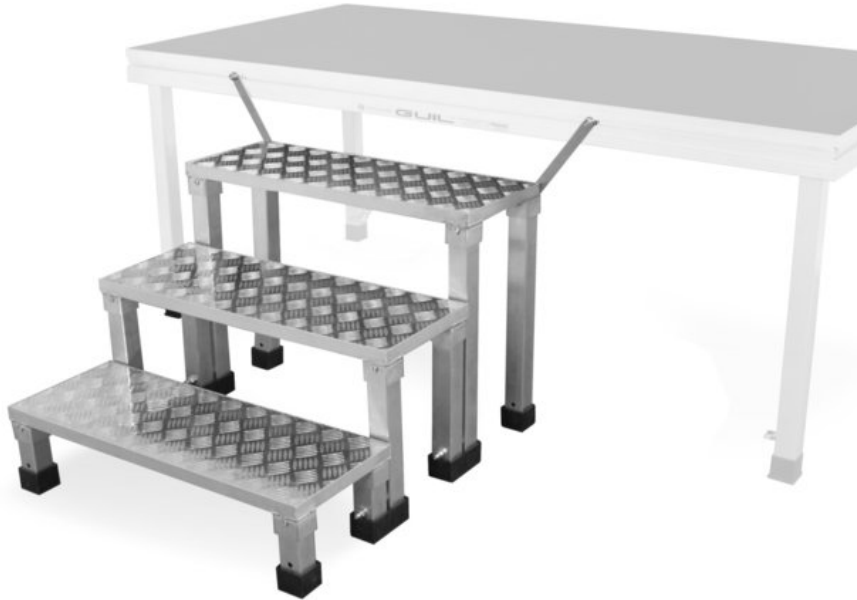

GUIL ECD-20-60 2 steps modular system

Art. No.: 80702868

GTIN: 4026397681130

List price: 593.81 €

incl. 19% VAT.

Features:

- Made in Europe
- Package contents**
- 1 x connection Set

Logistic

EAN / GTIN: 4026397681130

Weight: 21,90 kg

Length: 0.86 m

Width: 0.27 m

Height: 0.33 m

Technical specifications:

Stairs:	Number: 3 Pcs.
	Tread width: 80 cm
	Tread depth: 30 cm
	Tread height: 20 cm

Dimensions:	Height: 60 cm
-------------	---------------

Weight:	21,00 kg
---------	----------