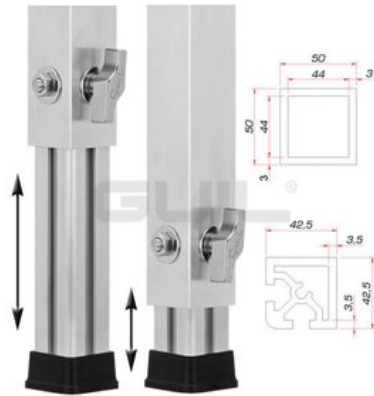

GUIL PTA-440/20-25 Telescopic foot

Variable foot for TM-440 stage element

Art. No.: 80702889

GTIN: 4026397476491

The article is no longer in our assortment.

Features:

- For further information about this product, please refer to the Data Sheet under "Downloads"

Technical specifications:

Logistic

EAN / GTIN: 4026397476491

Weight: 0,70 kg

Length: 0.18 m

Width: 0.08 m

Height: 0.04 m