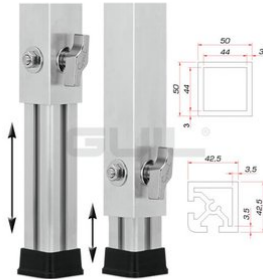

PTA-440/20-25 Telescopic foot

Variable foot for TM-440 stage element

Art. No.: 80702889

GTIN: 4026397476491

The article is no longer in our assortment.

PTA-440/20-25 Telescopic foot

Variable foot for TM-440 stage element