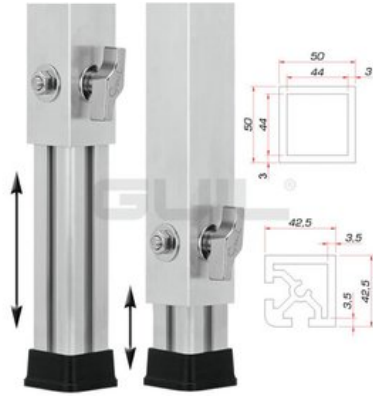

## GUIL PTA-440/60-100 Telescopic Foot

Variable foot for TM-440 stage element

Art. No.: 8070288F

GTIN: 4026397475791

**List price: 97.46 €**

incl. 19% VAT.

### Features:

- Adjustable height
- Made in Europe
- For further information about this product, please refer to the Data Sheet under "Downloads"

### Logistic

EAN / GTIN: 4026397475791

Weight: 1,72 kg

Length: 0.58 m

Width: 0.08 m

Height: 0.05 m

### Technical specifications:

Height: Maximum: 100 cm  
Minimum: 60 cm

Material: Aluminum

Material thickness: 3 mm

Dimensions: Length: 5 cm  
Width: 5 cm  
Height: 5,5 cm

Weight: 1,72 kg