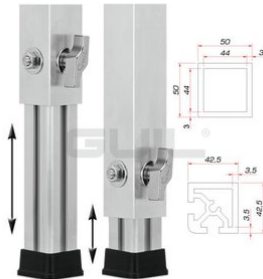

PTA-440/60-100 Telescopic Foot

Variable foot for TM-440 stage element

Art. No.: 8070288F

GTIN: 4026397475791

List price: 97.46 €
incl. 19% VAT.

PTA-440/60-100 Telescopic Foot

Variable foot for TM-440 stage element

Art. No.: 8070288F

GTIN: 4026397475791

Features:

- Adjustable height
- Made in Europe
- For further information about this product, please refer to the Data Sheet under "Downloads"