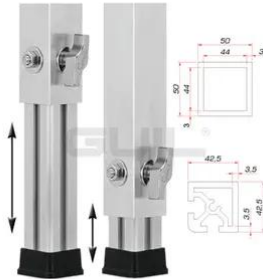

PTA-440/60-100 Telescopic Foot

Variable foot for TM-440 stage element

Art. No.: 8070288F

GTIN: 4026397475791

PTA-440/60-100 Telescopic Foot

Variable foot for TM-440 stage element

Art. No.: 8070288F

GTIN: 4026397475791

Features:

- Adjustable height
- Made in Europe
- For further information about this product, please refer to the Data Sheet under "Downloads"