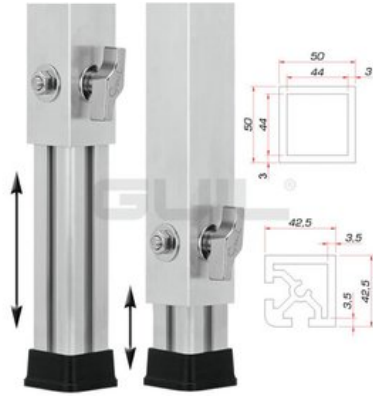

GUIL PTA-440/70-120 Telescopic Foot

Variable foot for TM-440 stage element

Art. No.: 8070288G

GTIN: 4026397481457

List price: 104.6 €

incl. 19% VAT.

Features:

- Adjustable height
- Made in Europe
- For further information about this product, please refer to the Data Sheet under "Downloads"

Logistic

EAN / GTIN: 4026397481457

Weight: 2,36 kg

Length: 0.68 m

Width: 0.05 m

Height: 0.05 m

Technical specifications:

Height: Maximum: 120 cm
Minimum: 70 cm

Material: Aluminum

Material thickness: 3 mm

Dimensions: Length: 5 cm
Width: 5 cm
Height: 67,5 cm

Weight: 2,35 kg