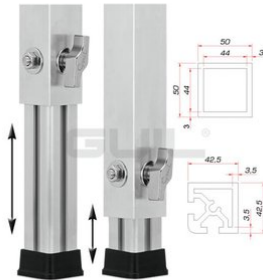

## PTA-440/70-120 Telescopic Foot

Variable foot for TM-440 stage element

**Art. No.: 8070288G**

GTIN: 4026397481457

**List price: 104.6 €**  
incl. 19% VAT.

## PTA-440/70-120 Telescopic Foot

Variable foot for TM-440 stage element

**Art. No.: 8070288G**

GTIN: 4026397481457

### Features:

- Adjustable height
- Made in Europe
- For further information about this product, please refer to the Data Sheet under "Downloads"