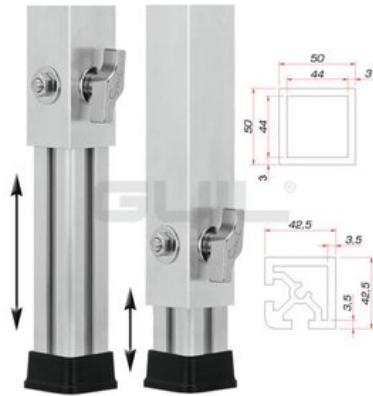

GUIL PTA-440/80-140 Telescopic Foot

Variable foot for TM-440 stage element

Art. No.: 8070288H

GTIN: 4026397481310

List price: 106.98 €

incl. 19% VAT.

Features:

- Adjustable height
- Made in Europe
- For further information about this product, please refer to the Data Sheet under "Downloads"

Logistic

EAN / GTIN: 4026397481310

Weight: 2,57 kg

Length: 0.08 m

Width: 0.06 m

Height: 0.78 m

Technical specifications:

Height: Maximum: 140 cm
Minimum: 80 cm

Material: Aluminum

Material thickness: 3 mm

Dimensions: Length: 5 cm
Width: 5 cm
Height: 77,5 cm

Weight: 2,55 kg