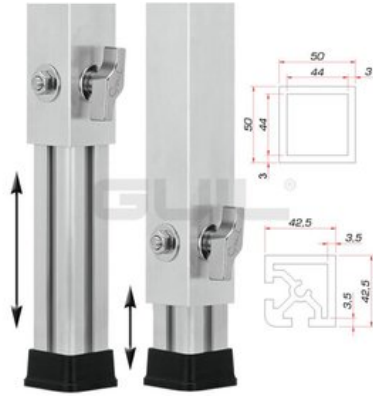

GUIL PTA-440/90-160 Telescopic Foot

Variable foot for TM-440 stage element

Art. No.: 8070288J

GTIN: 4026397481297

List price: 112.93 €

incl. 19% VAT.

Features:

- Adjustable height
- Made in Europe
- For further information about this product, please refer to the Data Sheet under "Downloads"

Logistic

EAN / GTIN: 4026397481297

Weight: 3,02 kg

Length: 0.08 m

Width: 0.06 m

Height: 0.88 m

Technical specifications:

Height: Maximum: 160 cm
Minimum: 90 cm

Material: Aluminum

Material thickness: 3 mm

Dimensions: Length: 5 cm
Width: 5 cm
Height: 87,5 cm

Weight: 3 kg