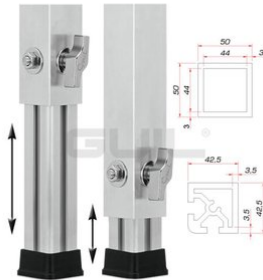

PTA-440/90-160 Telescopic Foot

Variable foot for TM-440 stage element

Art. No.: 8070288J

GTIN: 4026397481297

List price: 112.93 €
incl. 19% VAT.

PTA-440/90-160 Telescopic Foot

Variable foot for TM-440 stage element

Art. No.: 8070288J

GTIN: 4026397481297

Features:

- Adjustable height
- Made in Europe
- For further information about this product, please refer to the Data Sheet under "Downloads"