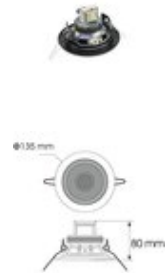

## OMNITRONIC CS-4S Ceiling Speaker black

4" full-range flush-mount speaker, Public address systems 100V, 6 W RMS, Ø 11 cm

Art. No.: 80710205

GTIN: 4026397316957

**List price: 29.63 €**

incl. 19% VAT.

### Features:

- 10 cm full-range speaker (4")
- Easy mounting, similar to standard flush-mount lights
- For speech and background music in indoor PA systems
- Available in various colors
- For application areas such as: Installation; restaurants, bars and hotels; sports centres/gyms

### Logistic

EAN / GTIN: 4026397316957

Weight: 0,75 kg

Length: 0.15 m

Width: 0.15 m

Height: 0.12 m

Color:	Black
Mounting dimensions:	Ø 11 cm
Dimensions:	Depth: 8 cm Diameter: Ø 13,5 cm
Weight:	630 g