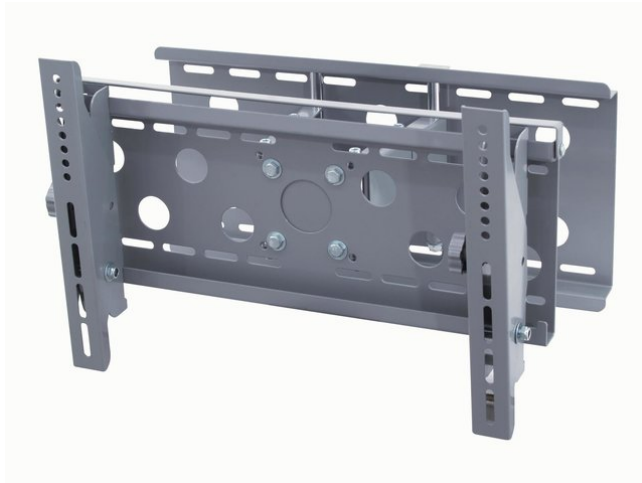

eurolite®

LCHP-23/37M Wall mount for monitors

Wall mount

Art. No.: 81012425

GTIN: 4026397295504

The article is no longer in our assortment.

eurolite®

LCHP-23/37M Wall mount for monitors

Wall mount

Art. No.: 81012425

GTIN: 4026397295504

Features:

- Wall mount for LCD monitors with a diagonal screen size of 585 mm (23") to 940 mm (37")
- Adjustable tilting angle
- Extendable
- Solid metal version
- VESA standard