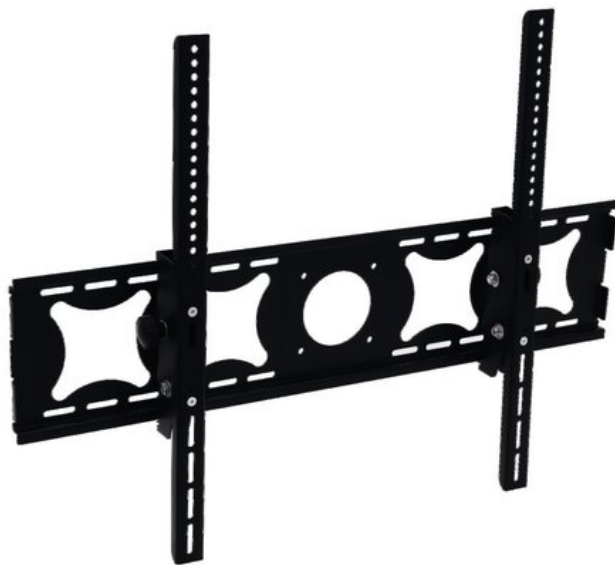

EUROLITE FWH-37/70 Wall Mount for Monitors

Wall mount

Art. No.: 81012433

GTIN: 4026397564662

The article is no longer in our assortment.

Features:

- Wall mount for LCD monitors with a diagonal screen size of 939 mm (37") to 1778 mm (70")
- Stable metal version
- VESA standard up to 600 x 800 mm
- Adjustable tilt angle -5° to 15°
- Mounting materials included in the delivery

Logistic

EAN / GTIN: 4026397564662

Weight: 5,00 kg

Length: 0.87 m

Width: 0.21 m

Height: 0.10 m

Technical specifications:

Dimensions:	Width: 85 cm Depth: 9,5 cm Height: 63 cm
Weight:	4,50 kg
Max Load WLL (4-fold):	60 kg
Max Load BGV C1 (8-fold):	30 kg
VESA:	up to 600 x 800 mm
Distance to wall:	83 mm
Dimensions (LxHxW):	850 x 630 x 95 mm