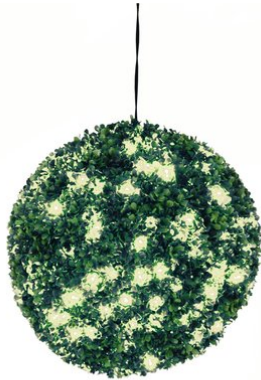

EUROPALMS

Boxwood ball with warm-white LEDs, 40cm

Beautiful, decorative deciduous polyethylene box tree ball with LEDs

Art. No.: 82606952
GTIN: 4026397366440

The article is no longer in our assortment.

EUROPALMS

Boxwood ball with warm-white LEDs, 40cm

Beautiful, decorative deciduous polyethylene box tree ball with LEDs

Art. No.: 82606952
GTIN: 4026397366440

Features:

- Extravagant decoration, ideal for home and garden
- 200 long-life LEDs (available in different colors)
- Ready for connection with outdoor power cord (IP44)
- Suitable for outdoor use IP44
- With greencolored lifelike leaves