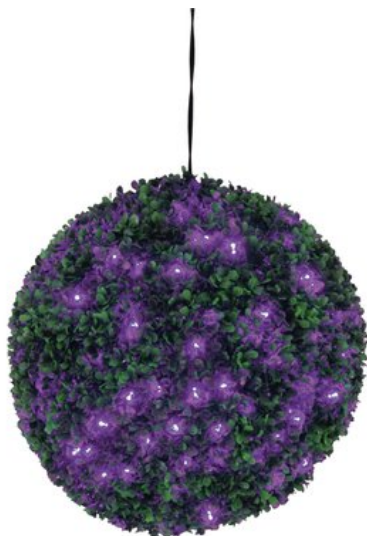

## EUROPALMS Boxwood ball with purple LEDs, artificial, 40cm

Beautiful, decorative indeciduous polyethylene box tree ball with LEDs

Art. No.: 82606958

GTIN: 4026397366495

**The article is no longer in our assortment.**

### Features:

- Extravagant decoration, ideal for home and garden
- 200 long-life LEDs (available in different colors)
- Ready for connection with outdoor power cord (IP44)
- 200 powerful LEDs purple/violet
- Control via plug and play
- Suitable for outdoor use IP44

### Technical specifications:

Power supply:	230 V AC, 50 Hz
Power consumption:	5,00 W
IP classification:	IP44
Power connection:	Fixed power supply cord with safety plug
LED:	200 x purple/violet
Control:	Plug and play
Standing/fixation:	Loop (rope)
Color:	Green
Foliage:	Material: PE ND polyethylene
Dimensions:	Height: 40 cm Diameter: Ø 40 cm