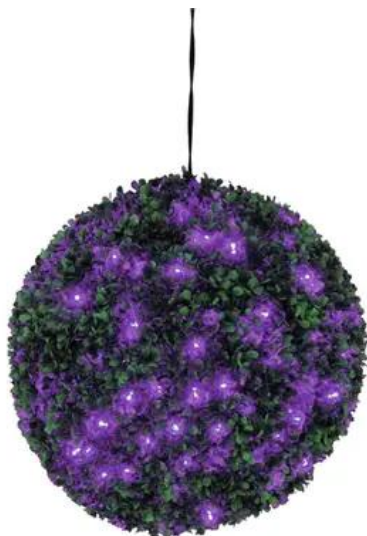

## EUROPALMS Boxwood ball with purple LEDs, artificial, 40cm

Beautiful, decorative indeciduous polyethylene box tree ball with LEDs

Art. No.: 82606958

GTIN: 4026397366495

### Features:

- Extravagant decoration, ideal for home and garden
- 200 long-life LEDs (available in different colors)
- Ready for connection with outdoor power cord (IP44)
- 200 LEDs purple/violet
- Control via plug and play
- Suitable for outdoor use IP44

Diameter: Ø 40 cm

---

Weight: 1.80 kg

---

Special product: Not designed for household room illumination

---

Intended use: Show effect lighting

---