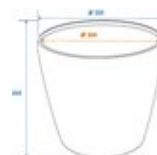

## EUROPALMS Deco cachepot LUNA-20, round, espresso

High-quality cachepot in a modern design

Art. No.: 83011456

GTIN: 4026397435924

**The article is no longer in our assortment.**

### Features:

- For indoor and outdoor use
- Glass fiber reinforced plastic for high durability
- Height: 21 cm
- External Diameter: 22 cm
- Internal diameter: 20,5 cm
- Internal height: 20 cm
- Weight: 0,8 kg
- Suitable for outdoor use
- For further information about this product, please refer to the Data Sheet under "Downloads"

### Logistic

EAN / GTIN: 4026397435924

Weight: 1,00 kg

Length: 0.23 m

Width: 0.24 m

Height: 0.23 m

### Technical specifications:

Material:	Plastic
Dimensions:	Height: 20 cm