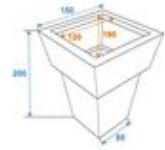

EUROPALMS Design Flowerpot, silver-black, 20cm

Classical cachepot series, applicable for almost every project

Art. No.: 83052225

GTIN: 4026397252323

The article is no longer in our assortment.

Features:

- Suitable for artificial as well as real plants
- Zinc sheet steel
- Color: black
- Natural zinc frame
- Height: 20 cm
- For further information about this product, please refer to the Data Sheet under "Downloads"

Logistic

EAN / GTIN: 4026397252323

Weight: 0,28 kg

Length: 0.15 m

Width: 0.15 m

Height: 0.20 m

Technical specifications:

Dimensions:

Height: 20 cm
