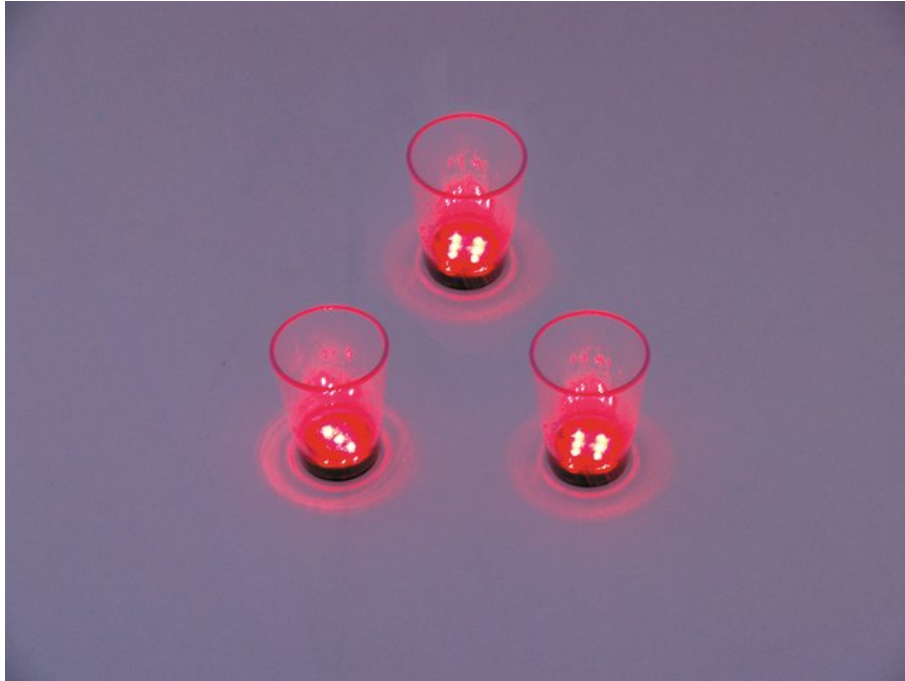

## EUROPALMS LED Glass 2oz with Dice Play, red, 3x

LED glasses for your next party

Art. No.: 83309050

GTIN: 4026397302530

**List price: 8.22 €**

incl. 19% VAT.

### Features:

- Plays at dice when tapped against the table
- When washing, the electric block can easily be removed and be re-inserted afterwards
- 9 powerful LEDs 3 mm red (R)

### Logistic

EAN / GTIN: 4026397302530

Weight: 0,09 kg

Length: 0.11 m

Width: 0.05 m

Height: 0.05 m

### Technical specifications:

IP classification:	IP20
Power connection:	Battery/battery pack
Battery:	2 x Button cell 1.5 V LR41 alkaline manganese built-in
Lamp type:	LED lamp
LED:	9 x 3 mm red (R)
Housing color:	Clear
Storage capacity:	2 cl
Dimensions:	Height: 6,2 cm Diameter: Ø 4,8 cm
Weight:	70 g