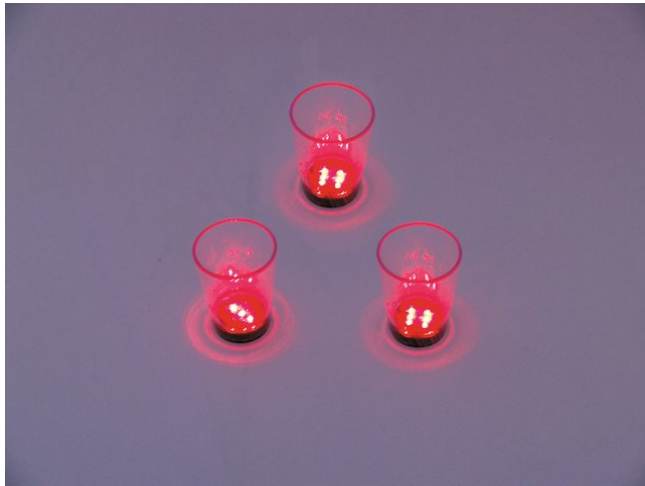

## LED Glass 2oz with Dice Play, red, 3x

LED glasses for your next party

**Art. No.: 83309050**

GTIN: 4026397302530

**List price: 8.22 €**  
incl. 19% VAT.

## LED Glass 2oz with Dice Play, red, 3x

LED glasses for your next party

**Art. No.: 83309050**

GTIN: 4026397302530

### Features:

---

- Plays at dice when tapped against the table
- When washing, the electric block can easily be removed and be re-inserted afterwards
- 9 powerful LEDs 3 mm red (R)