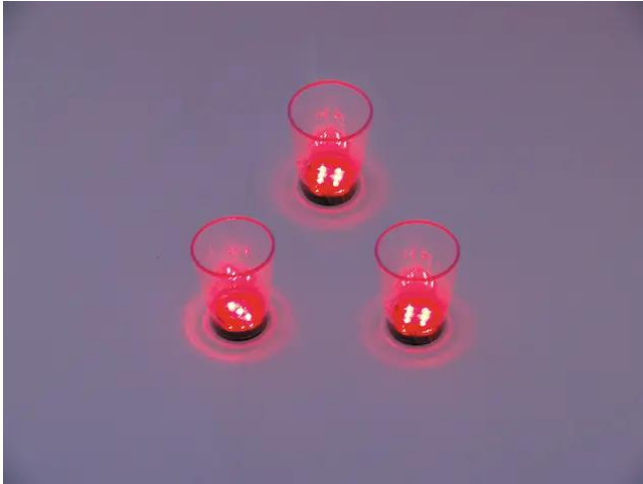

EUROPALMS

LED Glass 2oz with Dice Play, red, 3x

LED glasses for your next party

Art. No.: 83309050

GTIN: 4026397302530

EUROPALMS

LED Glass 2oz with Dice Play, red, 3x

LED glasses for your next party

Art. No.: 83309050

GTIN: 4026397302530

Features:

- Plays at dice when tapped against the table
- When washing, the electric block can easily be removed and be re-inserted afterwards
- Powered by a battery/battery pack
- 9 LEDs 3 mm red (R)