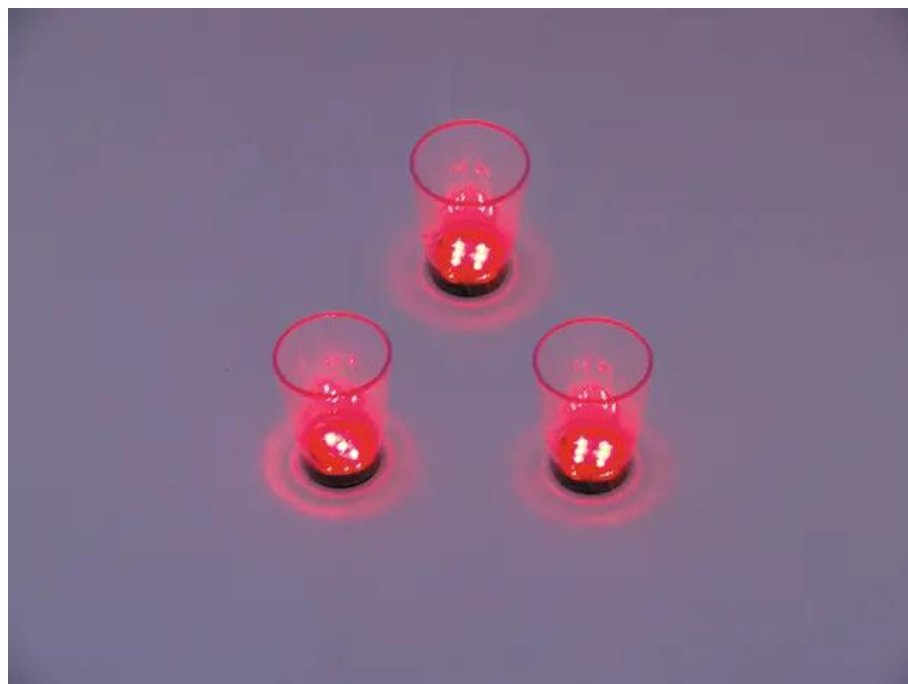

EUROPALMS LED Glass 2oz with Dice Play, red, 3x

LED glasses for your next party

Art. No.: 83309050

GTIN: 4026397302530

Features:

- Plays at dice when tapped against the table
- When washing, the electric block can easily be removed and be re-inserted afterwards
- Powered by a battery/battery pack
- 9 LEDs 3 mm red (R)

Logistic

EAN / GTIN: 4026397302530

Weight: 0,09 kg

Length: 0.11 m

Width: 0.05 m

Height: 0.05 m

Technical specifications:

IP classification:	IP20
Power connection:	Battery/battery pack
Battery:	2 x button cell 1.5 V LR41 alkaline manganese built-in
Lamp type:	LED lamp
LED type:	9 x 3 mm red (R)
Housing color:	Clear
Storage capacity:	2 cl
Dimensions:	Height: 6.2 cm Diameter: Ø 4.8 cm
Weight:	0.07 kg