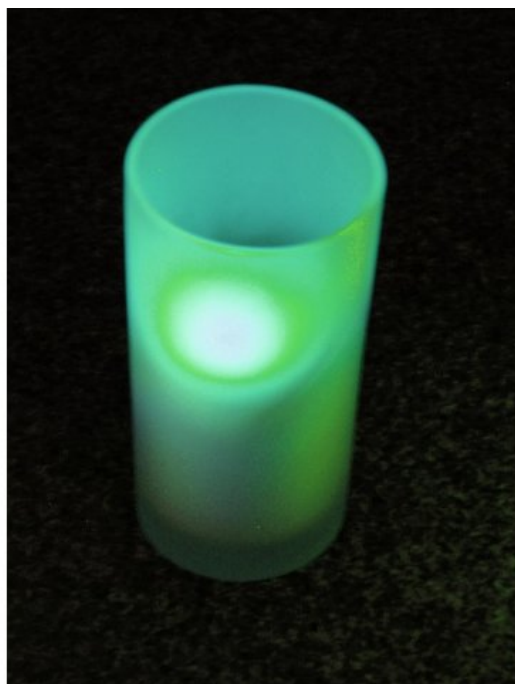

EUROPALMS LED candle, white w. green flame + glass

LED candle in an elegant glass housing

Art. No.: 83309096

GTIN: 4026397225143

The article is no longer in our assortment.

Features:

- Very realistic candle
- Flickers in irregular intervals
- Ready for use with 3 x LR 44 button cells included in delivery
- Lighting duration by continuous operation about 3 hours

Logistic

EAN / GTIN: 4026397225143

Weight: 0,06 kg

Length: 0.10 m

Width: 0.04 m

Height: 0.10 m

Technical specifications:

Legal specifications

Special product: Not designed for household room illumination

Intended use: Show effect lighting