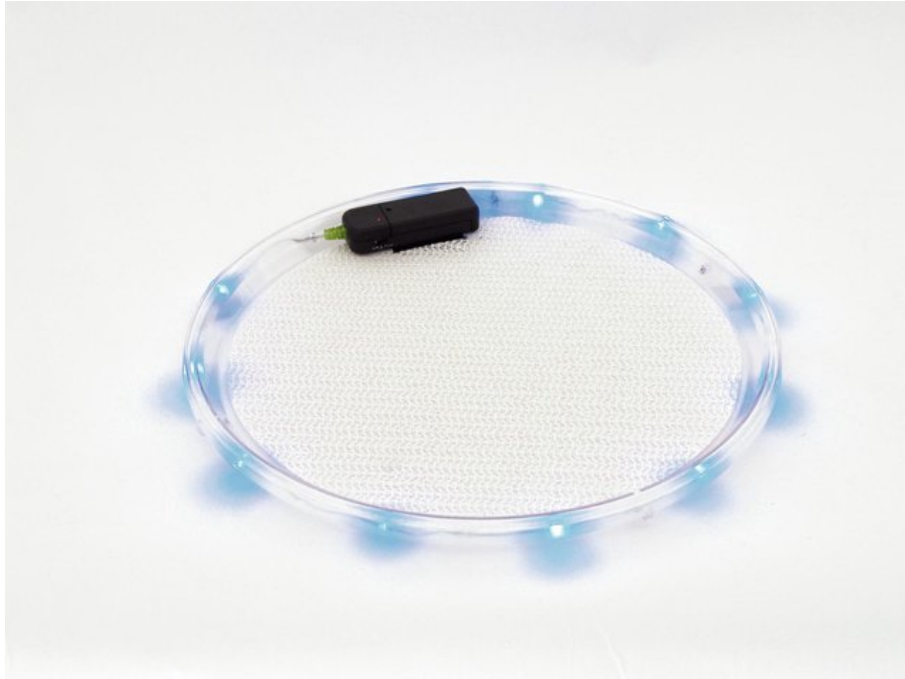

EUROPALMS LED serving tray blue LEDs

Decorative serving tray with LEDs

Art. No.: 8330909B

GTIN: 4026397302677

The article is no longer in our assortment.

Features:

- blue

Technical specifications:

Diameter:	35.5 cm
Hight:	2.5 cm
Legal specifications	
Special product:	Not designed for household room illumination
Intended use:	Show effect lighting

Logistic

EAN / GTIN: 4026397302677

Weight: 0,63 kg

Length: 0.36 m

Width: 0.36 m

Heigth: 0.03 m