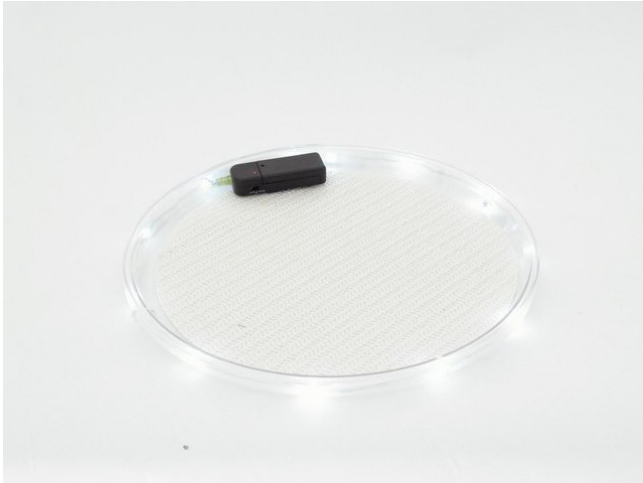

## LED serving tray white LEDs

Decorative serving tray with LEDs

**Art. No.:** 8330909C

GTIN: 4026397302691

**The article is no longer in our assortment.**

## LED serving tray white LEDs

Decorative serving tray with LEDs

**Art. No.:** 8330909C

GTIN: 4026397302691

### Features:

---

- white