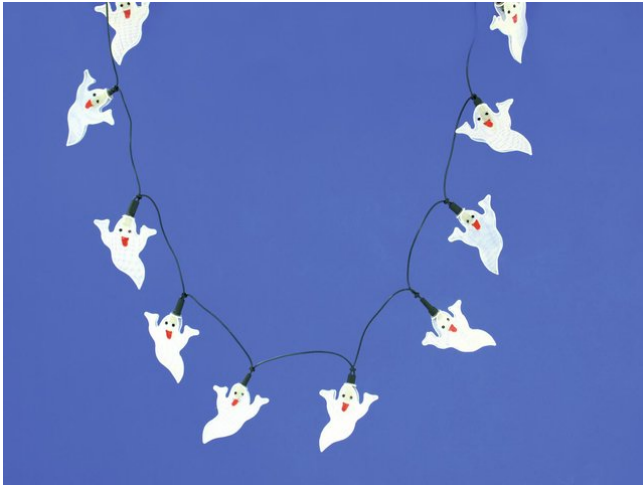

EUROPALMS

Light chain, specter

LED light chain - witch deco super easy

Art. No.: 83314334

GTIN: 4026397408836

The article is no longer in our assortment.

All rights reserved. Subject to change without notice. Errors and omissions excepted.
Illustration only. Actual item may differ from photo.

EUROPALMS

Light chain, specter

LED light chain - witch deco super easy

Art. No.: 83314334

GTIN: 4026397408836

Features:

- Light chain for decoration during halloween and carnival
- Easy handling and installation
- For indoor use only
- Ready for connection with power-cable and plug
- Conductor 150 cm
- 9 lamps at intervals of 14 cm