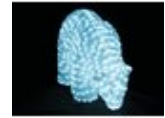

EUROPALMS LED POLAR BEAR KID (750 LEDs)

Life-size LED polar bear cub

Art. No.: 83330205

GTIN: 4026397294361

The article is no longer in our assortment.

Description:

These extravagant EUROLIGHT 3D figures are manufactured in an elaborate workmanship and have up to 1,900 long-life LEDs interwoven into a crystal resin that looks incredibly like fur. These selected figures are life-like size, stunning when illuminated and will draw attention as a centerpiece of every decoration. Each figure is handmade and unique. They are made to IP44 standards and are therefore suitable for indoor or outdoor use and ready for connection with outdoor power cord and safety transformer.

Logistic

EAN / GTIN: 4026397294361

Weight: 8,60 kg

Length: 0.53 m

Width: 0.43 m

Height: 0.32 m

Features:

- This fellow feels comfortable in your garden - even if you do not live in the Antarctic.
- Extravagant 3D sculpture ideal for the home and garden or commercial decoration
- Life-size figure made of high-quality crystal resin
- 750 long-life white LEDs
- Each figure is handmade and unique
- Ready for connection with outdoor power cord and safety transformer (IP44)