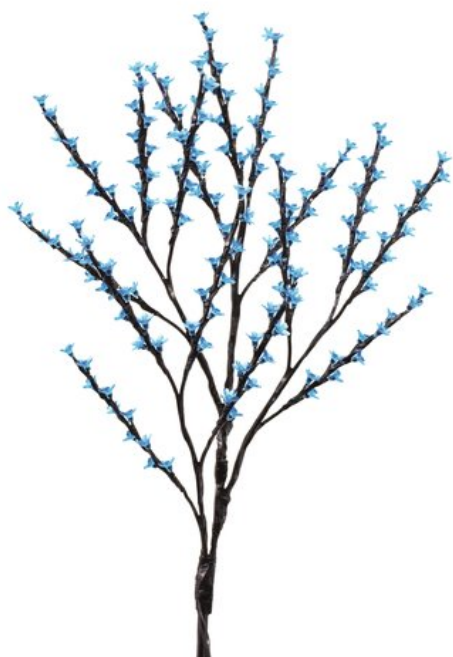

EUROPALMS LED Flowering branch V2, blue, 1.2m

Be creative! Do-it-yourself LED flower garden (IP44)

Art. No.: 83330242

GTIN: 4026397420371

The article is no longer in our assortment.

Features:

- Flexible LED branch with 160 LEDs
- Charms a comfortable atmosphere in party rooms, on balconies or terraces, even in sunshades of sidewalk cafes, or in trees in pedestrian zones or private gardens
- Available in different colors and freely combinable
- Easy handling and installation
- For indoor and outdoor use (IP44)
- Operation via optional power supply units
- Advantages of LED technology: long life of the LEDs, low power consumption, minimal heat emission, defacto maintenance free with brilliant light radiation
- Suitable for outdoor use IP44

Power consumption:	10,00 W
IP classification:	IP44
Material:	Plastic
Dimensions:	Length: 1,2 m
Power supply:	24 V AC, 50 Hz (via optional power unit)
Protection grade:	IP44
LED number:	160
Branch length:	1200 mm