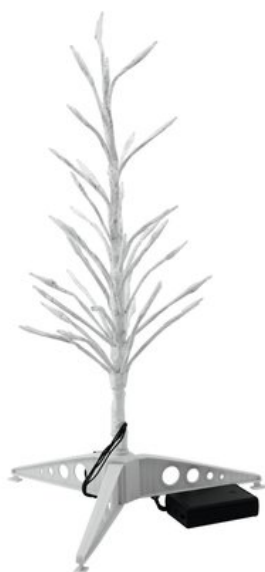

## EUROPALMS Design tree with LED ww 40cm for battery

White, illuminated tree

Art. No.: 83330330

GTIN: 4026397457155

**List price: 23.68 €**

incl. 19% VAT.

### Features:

- High quality decorative element
- Trunk and delicate flexible branches in white
- Each branch tip is fitted with LED
- Powered by a battery/battery pack
- 35 powerful LEDs cold white (CW)
- Control via on/off switch on device
- White flashing
- The article is delivered dismantled
- Available in various sizes

### Logistic

EAN / GTIN: 4026397457155

Weight: 0,30 kg

Length: 0.47 m

Width: 0.07 m

Height: 0.07 m

Color:	White
Dimensions:	Height: 40 cm
Weight:	250 g
Legal specifications	
Special product:	Not designed for household room illumination
Intended use:	Show effect lighting