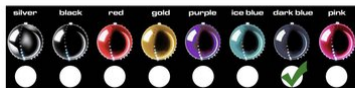

EUROPALMS

LED Snowball 15cm, dark-blue

High-quality plastic sphere with four vertical circumferential LED rows

Art. No.: 83501247
GTIN: 4026397414974

List price: 59.38 €
incl. 19% VAT.

EUROPALMS

LED Snowball 15cm, dark-blue

High-quality plastic sphere with four vertical circumferential LED rows

Art. No.: 83501247
GTIN: 4026397414974

Features:

- Each LED row equipped is with 19 extremely bright cool white LEDs
- After connection to the mains, the LEDs start running as chasers and the two opposing rows respectively run alternately from top to bottom
- Absolute eyecatcher
- Designed for indoor use only
- 76 powerful LEDs cold white (CW)
- Control via plug and play
- White flashing
- Available in various colors
- Made in Europe