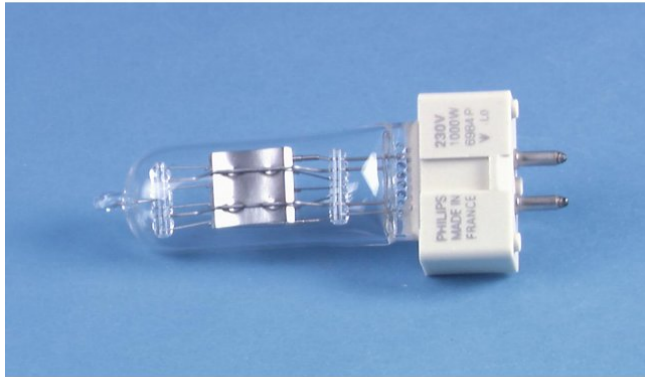

PHILIPS

6984P 230V/1000W GX-9.5 mirror

Studio-lamp for base GX9.5

Art. No.: 88345015

GTIN: 8711500185297

The article is no longer in our assortment.

All rights reserved. Subject to change without notice. Errors and omissions excepted.
Illustration only. Actual item may differ from photo.

PHILIPS

6984P 230V/1000W GX-9.5 mirror

Studio-lamp for base GX9.5

Art. No.: 88345015

GTIN: 8711500185297

Features:

- Base one-sided
- Easy replacement of lamps
- Any burning position
- Rated voltage 230 V
- Dimmable
- Hot restrike
- Very high color rendering index (CRI)
- For further information about this product, please refer to the Data Sheet under "Downloads"