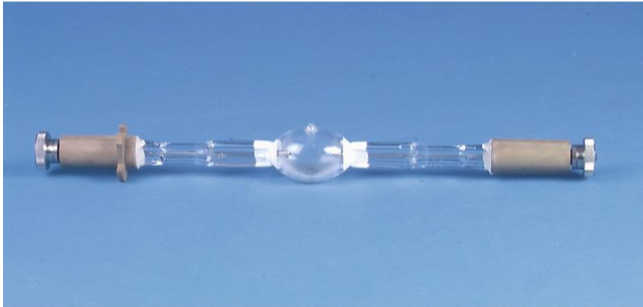

## MHN-SA MHD/1800 230V/1800W

Lamp for Griven Kolorado

**Art. No.:** 89306015

GTIN: 8711500200754

**The article is no longer in our assortment.**

### Features:

---

- Extremely high light output
- Best color rendering
- Light output three to four times higher in comparison to filament light
- Light is generated via an arc between two electrodes
- Spectrum similar to daylight (between 4500 and 6500 K)
- Constant color temperature and color rendering behaviour over the whole lamp life
- Photographic industry
- Halogen metal evaporation lamps provide a spectrum composed of a lot of lines, in contrast to temperature radiators, as halogen-incandescent lamps
- Very high color rendering index (CRI)
- For further information about this product, please refer to the Data Sheet under "Downloads"