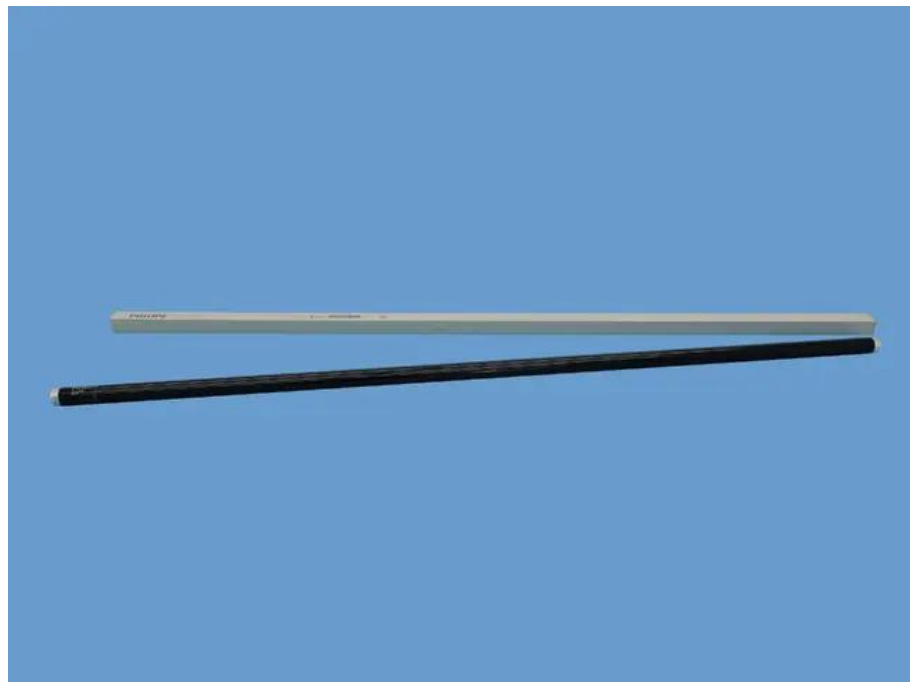

PHILIPS UV Tube Slim Line 36W 120cm

An indispensable means of decoration

Art. No.: 89508015

GTIN: 8711500951151

Features:

- Countless number of application possibilities
- Already existing a good number of years, the "black light effect" is still fascinating: white textiles and objects as well as fluorescent material brightly flash up in darkness!
- Made in Europe
- For further information about this product, please refer to the Data Sheet under "Downloads"

Logistic

EAN / GTIN: 8711500951151

Weight: 0,21 kg

Length: 1.22 m

Width: 0.03 m

Height: 0.03 m

Bulky product

Technical specifications:

Operating voltage:	103
Nominal wattage:	36 W
Base:	G-13
Lamp type:	Fluorescent tube
Beam angle:	360°
Color of light:	UV-reflecting
Lead time:	180 s
Construction:	Tube
Lamp life:	12000 h
Lamp current:	0.44 A
Dimensions (LxD):	1200x28 mm

Dimensions:	Length: 120 cm
Weight:	0.19 kg
Special product:	Not designed for household room illumination
Intended use:	Show effect lighting

Scope of delivery:
